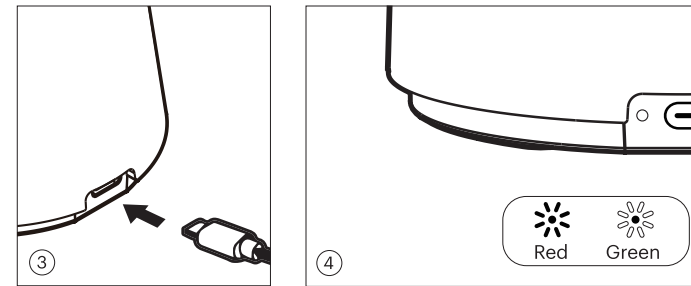

Portable Table Lamp Cannes

ITEM NO: 4935

- ① Turn on the lamp by slightly touching the top of the lamp. Touch the top again to turn off the lamp.
- ② Keep touching the top for at least 2 seconds to dim the brightness up or down.

- ③ Charge the lamp when the indicator light turns to red, which indicates low battery capacity.
- ④ The indicator light will turn to green when the battery is fully charged.

Watt	Input	Kelvin	lm	Ra	Battery	IP Rating
1.5W	5V/2A	2700k	100	95	4000mAh	IP44