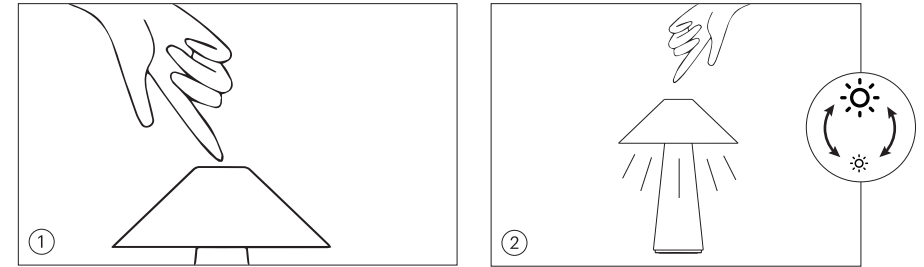

Portable Table Lamp Cannes

ITEM NO: 4935

- ① Turn on the lamp by slightly touching the top of the lamp. Touch the top again to turn off the lamp.
- ② Keep touching the top for at least 2 seconds to dim the brightness up or down.

- ③ Charge the lamp when the indicator light turns to red, which indicates low battery capacity.
- ④ The indicator light will turn to green when the battery is fully charged.

Watt	Input	Kelvin	lm	Ra	Battery	IP Rating
1.5W	5V/2A	2700k	100	95	4000mAh	IP44