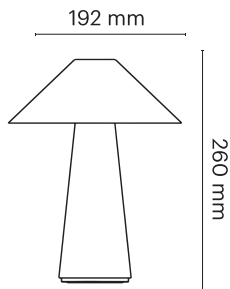

Portable Table Lamp Cannes

ITEM NO: 4935

- ① Turn on the lamp by slightly touching the top of the lamp. Touch the top again to turn off the lamp.
- ② Keep touching the top for at least 2 seconds to dim the brightness up or down.

- ③ Charge the lamp when the indicator light turns to red, which indicates low battery capacity.
- ④ The indicator light will turn to green when the battery is fully charged.

Watt	Input	Kelvin	lm	Ra	Battery	IP Rating
1.5W	5V/2A	2700k	100	95	4000mAh	IP44